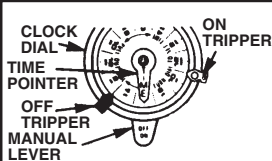

CLOCK MOTOR: 110-125V. 60 HZ.

CLOCK MOTOR VOLTAGE AND CYCLE MUST BE AS SPECIFIED. TO ORDER REPLACEMENT, INDICATE PART NO. (WG--) ON MOTOR COVER.

FIGURE 1

WIRING DIAGRAM

WIRING INSTRUCTIONS: To wire switch follow diagram above. Use solid or strand COPPER only wire with insulation to suit installation. See gauge selection table for normal service applications. To make power connections remove 1/2 inch of insulation from wire ends. Insert bare ends of wire under the pressure plate of terminals. Use 3/16 or larger screwdriver to tighten terminal screws firmly. (25 lb-in minimum). REPLACE INSULATOR BEFORE TURNING ON ELECTRICITY.