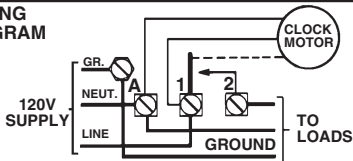

CLOCK MOTOR: 110-125V. 60 HZ.

CLOCK MOTOR VOLTAGE AND CYCLE MUST BE AS SPECIFIED. TO ORDER REPLACEMENT, INDICATE PART NO. (WG--) ON MOTOR COVER.

FIGURE 1

WIRING DIAGRAM

WIRING INSTRUCTIONS: To wire switch follow diagram above. Use solid or strand COPPER only wire with insulation to suit installation. See gauge selection table for normal service applications. To make power connections remove 1/2 inch of insulation from wire ends. Insert bare ends of wire under the pressure plate of terminals. Use 3/16 or larger screwdriver to tighten terminal screws firmly. (25 lb-in minimum). REPLACE INSULATOR BEFORE TURNING ON ELECTRICITY.

MINIMUM COPPER WIRE SIZE (AWG)	MAX. LOAD (AMP)	MIN. INSULATION TEMP (°C)	75° INSULATION MAX. MOTOR LOAD (HP)			
			SINGLE PHASE		3 PHASE	
			120V	240V	240V	240V
14	15	60	1/2	2		
12	20	60	1	2 1/2		
10	30	60	2	3	N/A	N/A
8	40	75		5		

PROGRAMMING INSTRUCTIONS

- TO SET "ON" AND "OFF" TIMES:** Hold trippers against edge of **CLOCK-DIAL**, pointing to time (AM or PM) when **ON** and **OFF** operations are desired, tighten tripper screws firmly. For additional tripper pairs on **CLOCK-DIAL** order 156T1978A.
- TO SET TIME-OF-DAY:** Pull **CLOCK-DIAL** outward. Turn in either direction and align the exact time-of-day on the **CLOCK-DIAL** (time now, when switch is put into operation) to **TIME POINTER**. **DO NOT MOVE POINTER.**